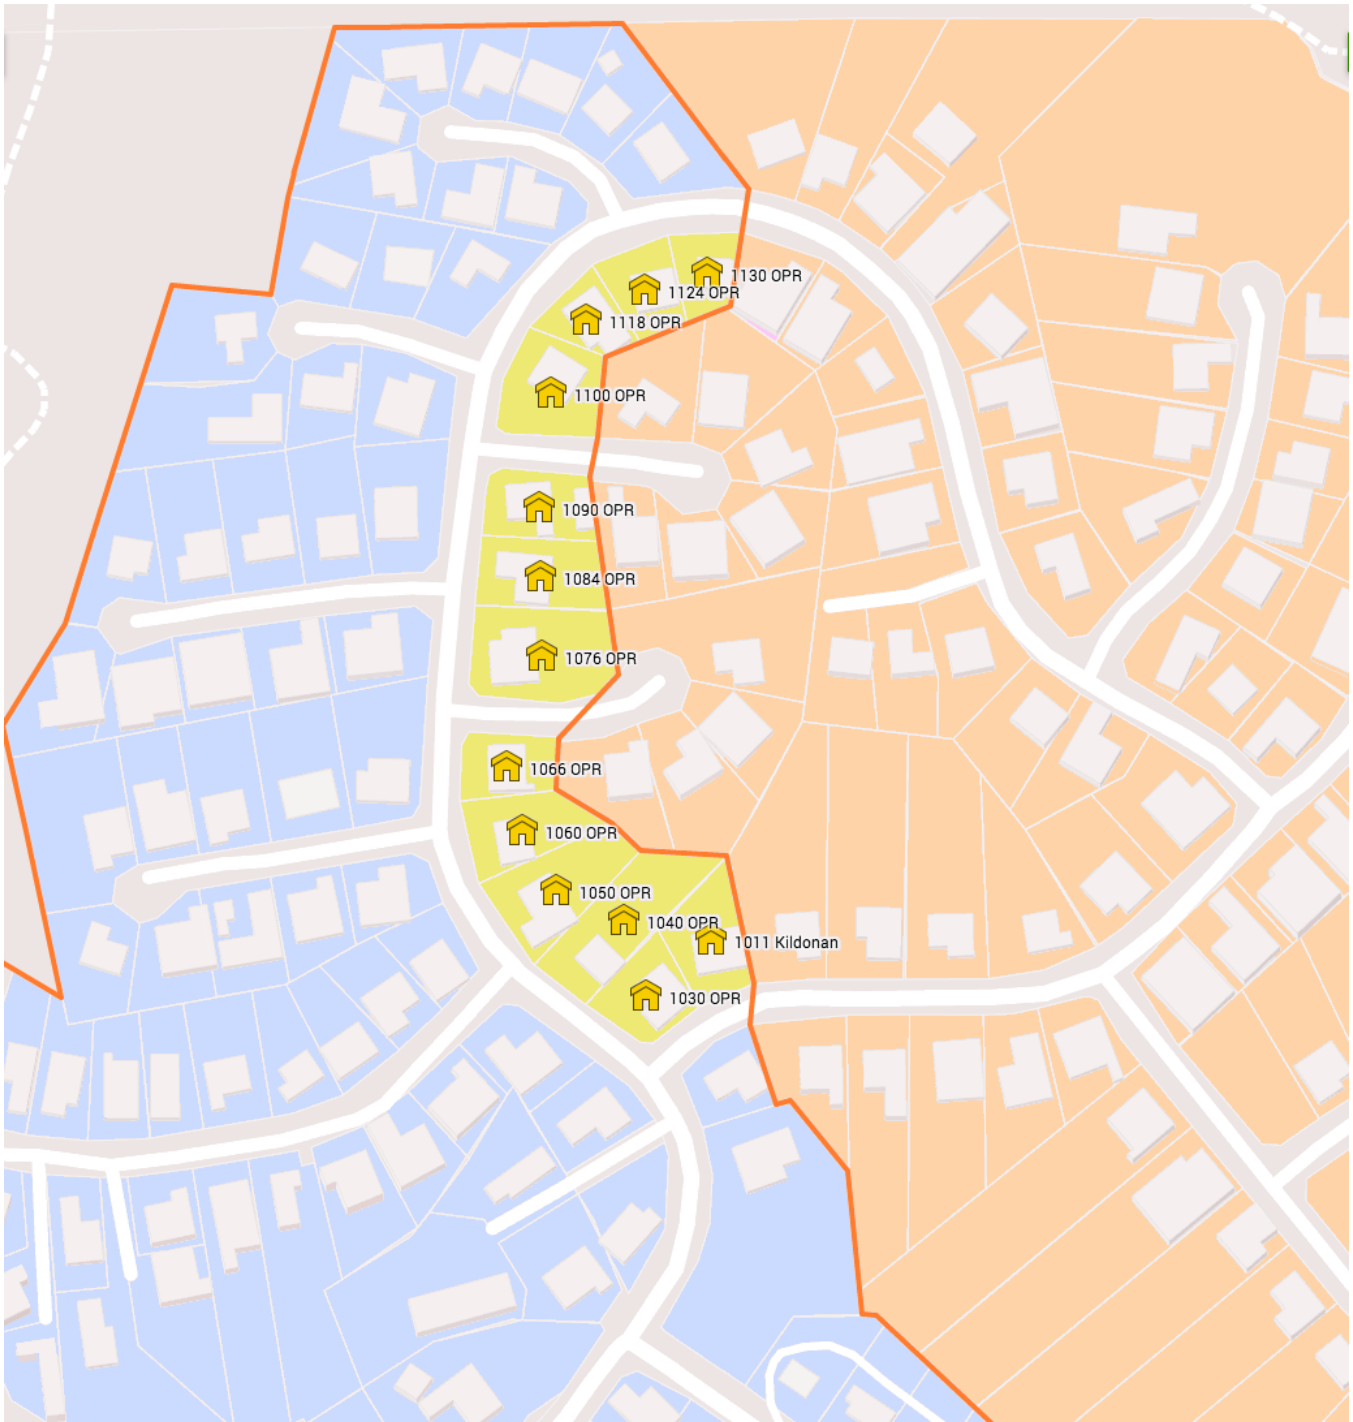

Orphaned Parcels

The **orange** parcels on the right are in the **Glen Knolls** Home Owners Association.

The **blue** parcels on the left are within the **RCPOA** boundaries as currently indicated on the RCPOA website. (The red boundary shown here is the proposed new boundary.)

The 13 **yellow** parcels in the middle are orphaned.

Note that the orphaned parcels include the homes of some rather active RCPOA members (the Mastros and Karen Pack specifically).